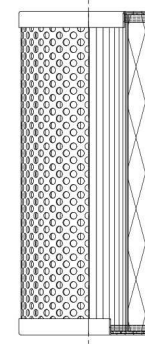

[sales@mainfilter.com](mailto:sales@mainfilter.com)  
<https://www.mainfilter.com>

**Main Filter Technical Data - For pricing and stock, please visit our website.**

**MF0901349**

**Part Type:** Hydraulic  
**Filter Type:** Return Line  
**Media:** Glass  
**Seal Material:**  
**Fluid Type:** HH / HL / HM / HV  
**Flow Direction:** Inside-Out

**Dimensions (Inches)**

<b>Height:</b>	5.51		
<b>O.D. Top:</b>	2.36	<b>O.D. Bottom:</b>	2.36
<b>I.D. Top:</b>	1.18	<b>I.D. Bottom:</b>	0.71

**Rating**

<b>Micron 1:</b>	10	<b>Beta Ratio 1:</b>	200/9.9
<b>Micron 2:</b>		<b>Beta Ratio 2:</b>	1000/12.4
<b>Flow Rate (GPM):</b>		<b>Capacity (gr):</b>	
<b>Collapse Pressure (psi):</b>	145	<b>Burst Pressure (psi):</b>	
<b>Filter area (sq in):</b>			

**Misc. Information**

<b>Thread Type:</b>		<b>Thread Size (in):</b>	
<b>Weight (lbs):</b>	1.619	<b>Handle:</b>	No
<b>By-pass:</b>	No	<b>Wrap:</b>	Yes
		<b>By-Pass Setting (psi):</b>	